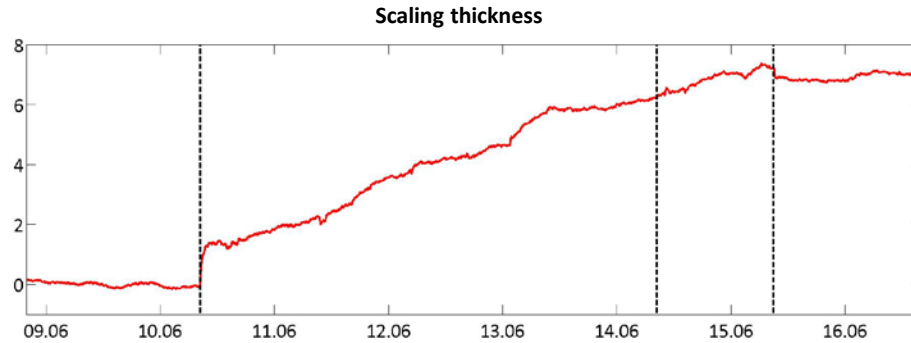

Scaling Watch

Whole pipe volume scaling measurement

rocsole

Scaling Watch

rocsole

Installation Options

Direct-to-Pipe

Bypass

Plug

Case Study / calcium based scaling

Clean plug sensor

Process chemical
feed on

Decrease of
process chemical

Process chemical
feed off

Scaled plug sensor

More information: