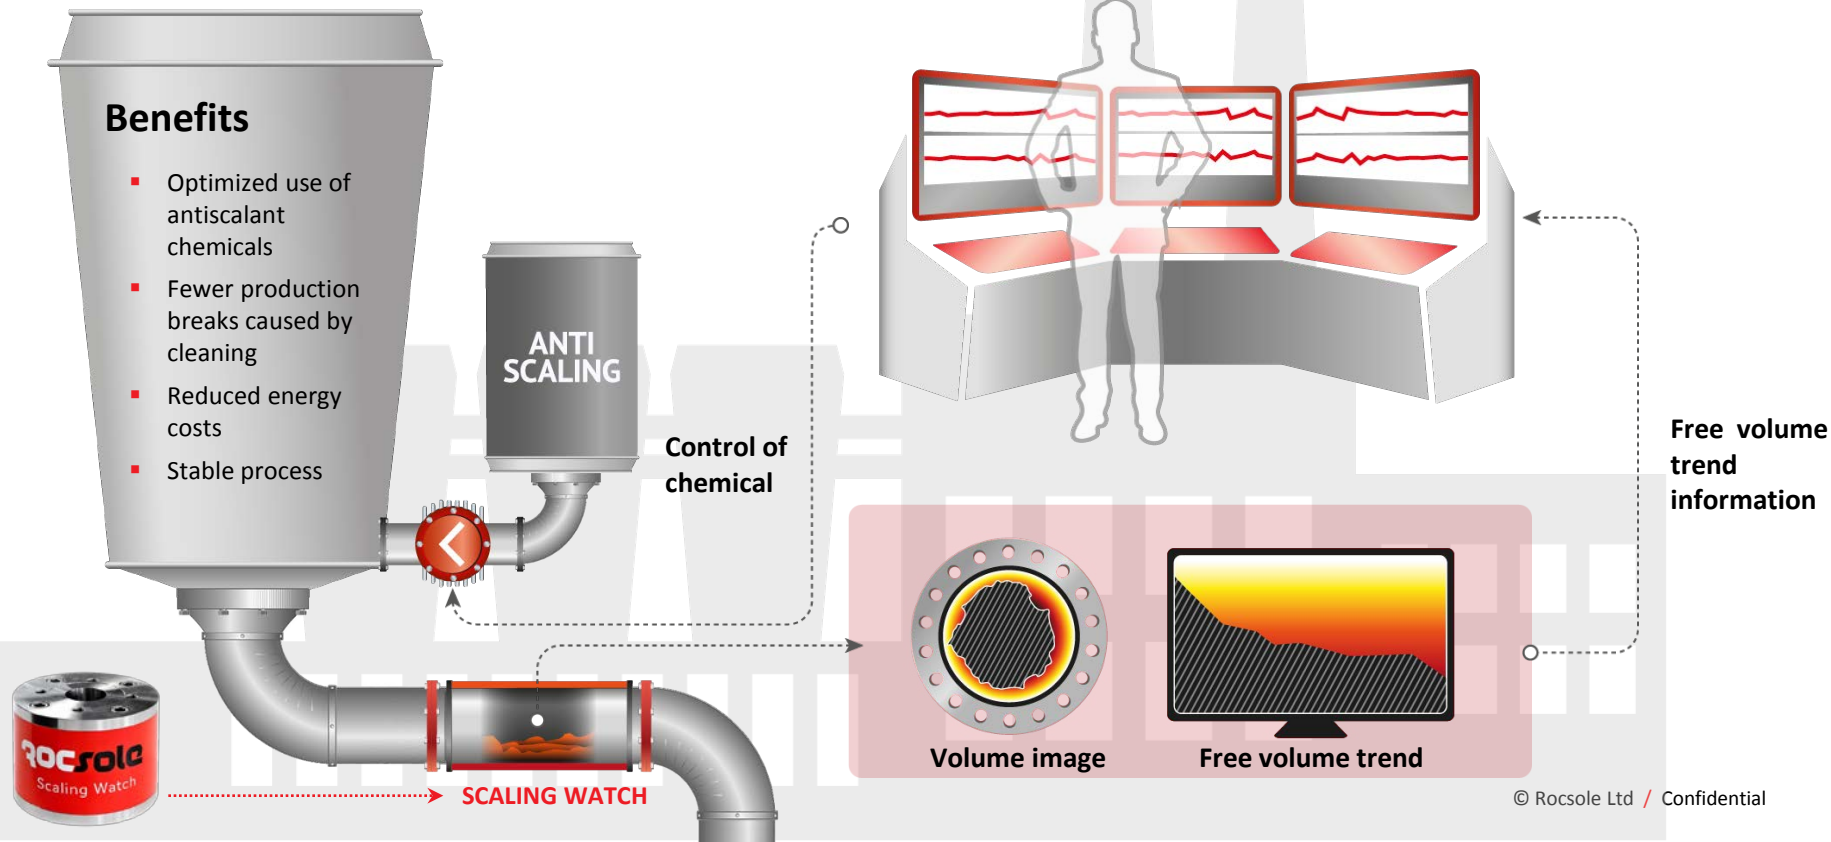

Scaling Watch

Whole pipe volume scaling measurement

rocsole

Scaling Watch

rocsole

Installation Options

Direct-to-Pipe

Bypass

Plug

Case Study / calcium based scaling

Clean plug sensor

Process chemical
feed on

Decrease of
process chemical

Process chemical
feed off

Scaled plug sensor

More information: