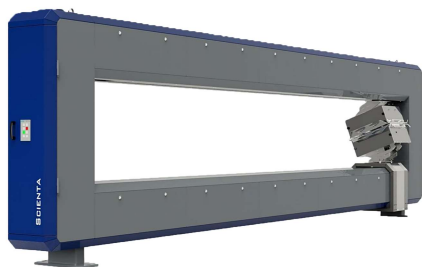

SCIENTA MEASURING FRAMES

MODEL 1010

- O-Frame, Max. Width 10m
- Liquid Cooling of Heads
- Sealed Frame with overpressure
- Integrated PLC

MODEL 9110

- O-Frame, Max. Width 4m
- Electronics & Head Air Cooling
- Sealed Frame with overpressure
- Integrated PLC

MODEL 9145

- Single Sided
- Max. Width over 10m
- External PLC Cabinet

MODEL 9144

- C-Frame
- Fixed Point Scanner
- Edge Scan capability
- External PLC Cabinet
- Stainless Steel Construction